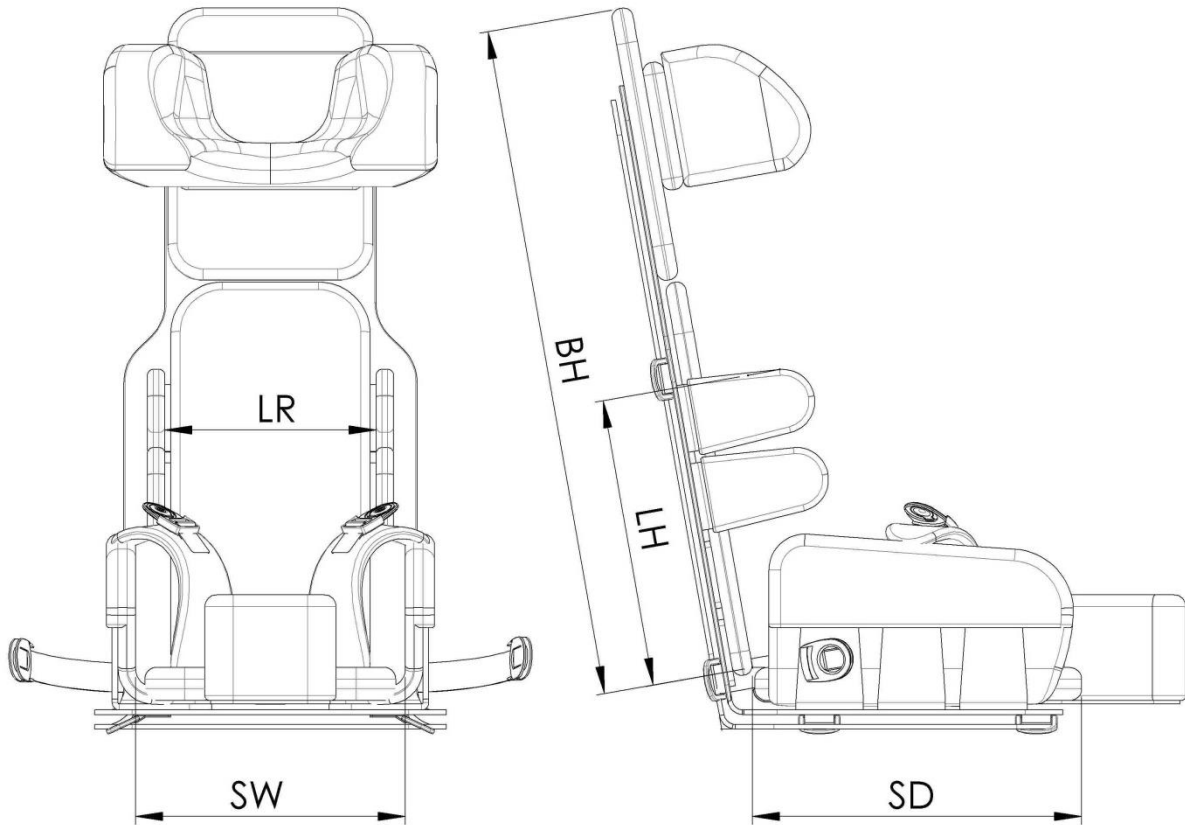

## Technical Data

No.	Name of the dimension	Symbol	Size	
			S	M
1	Height of the backrest	BH	52	62
2	Width of the seat	SW	17 – 24	22 – 35
3	Depth of the seat	SD	26	31
4	Width of the side support	LR	16 – 22	23 – 30
5	Height of the side support	LH	8 - 26	13 - 35