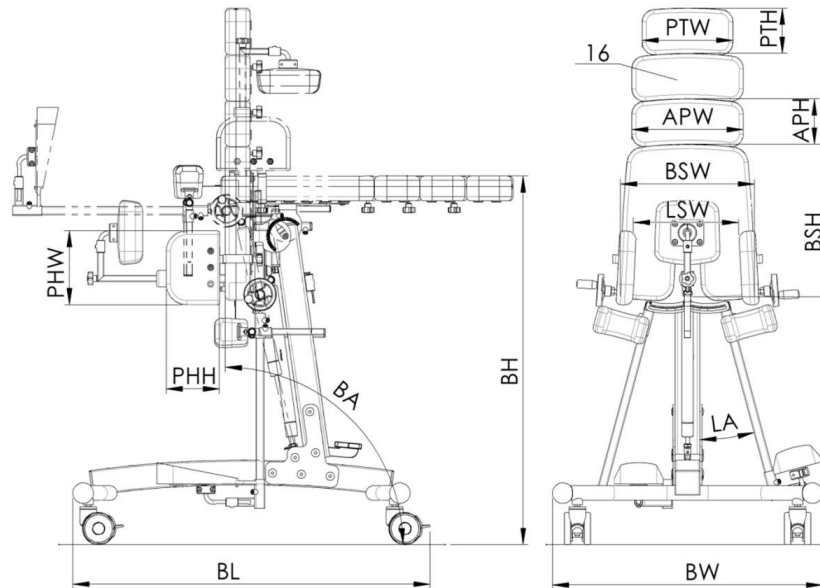

## Technical data

No.	Dimension name	Symbol	Size		
			1	2	3
1	Base width	BW	66 cm	66 cm	66 cm
2	Base length	BL	82 cm	82 cm	82 cm
3	Platform height	BH	93 cm	93 cm	93 cm
4	Pivot angle range	BA	90° ÷ -15°	90° ÷ -15°	90° ÷ -15°
5	Abduction angle	LA	0° ÷ 30°	0° ÷ 30°	0° ÷ 30°
6	Main trunk support height	BSH	30 cm	38 cm	43,5 cm
7	Main trunk support width	BSW	28 cm	32,5 cm	38 cm
8	Chest support width - wider supports mounting – span	LSW	16÷30 cm	20÷35 cm	26÷40 cm
8 a	Chest support width – narrower supports mounting – span	LSW	11÷25 cm	15÷30 cm	21÷36 cm
9	Trunk support height	PTH	11 cm	11 cm	11 cm
10	Trunk support width	PTW	17 cm	22 cm	27 cm
11	Extra trunk support height	APH	11 cm	11 cm	11 cm
12	Extra trunk support width	APW	22 cm	27 cm	31,5 cm
13	Hip support height	PHH	13 cm	13 cm	13 cm
14	Hip support width	PHW	13 cm	18 cm	18 cm
15	Maximum user's weight		60 kg	60 kg	60 kg
16	Extra trunk support – max 2 units per stander				
17	Total standing frame's weight		38,5 kg	39 kg	41 kg